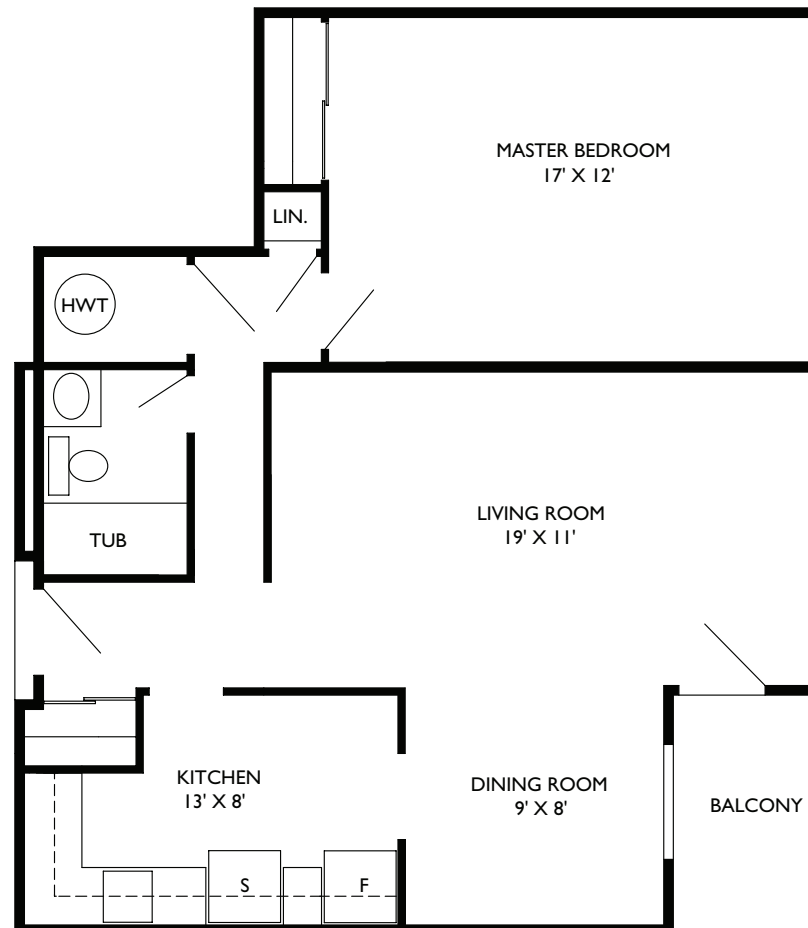

One Bedroom

620 Sq.Ft approx.

666 TERRACE DRIVE 511 CANONBERRY COURT

WINDOW IN END SUITES ONLY

Two Bedroom

750 Sq.Ft approx.

666 TERRACE DRIVE 511 CANONBERRY COURT

Two Bedroom

750 Sq.Ft approx.

666 TERRACE DRIVE 511 CANONBERRY COURT

Two Bedroom

750 Sq.Ft approx.

666 TERRACE DRIVE 511 CANONBERRY COURT

One Bedroom

685 Sq.Ft approx.

666 TERRACE DRIVE 511 CANONBERRY COURT

One Bedroom

720 Sq.Ft approx.

666 TERRACE DRIVE 511 CANONBERRY COURT

One Bedroom

685 Sq.Ft approx.

666 TERRACE DRIVE 511 CANONBERRY COURT