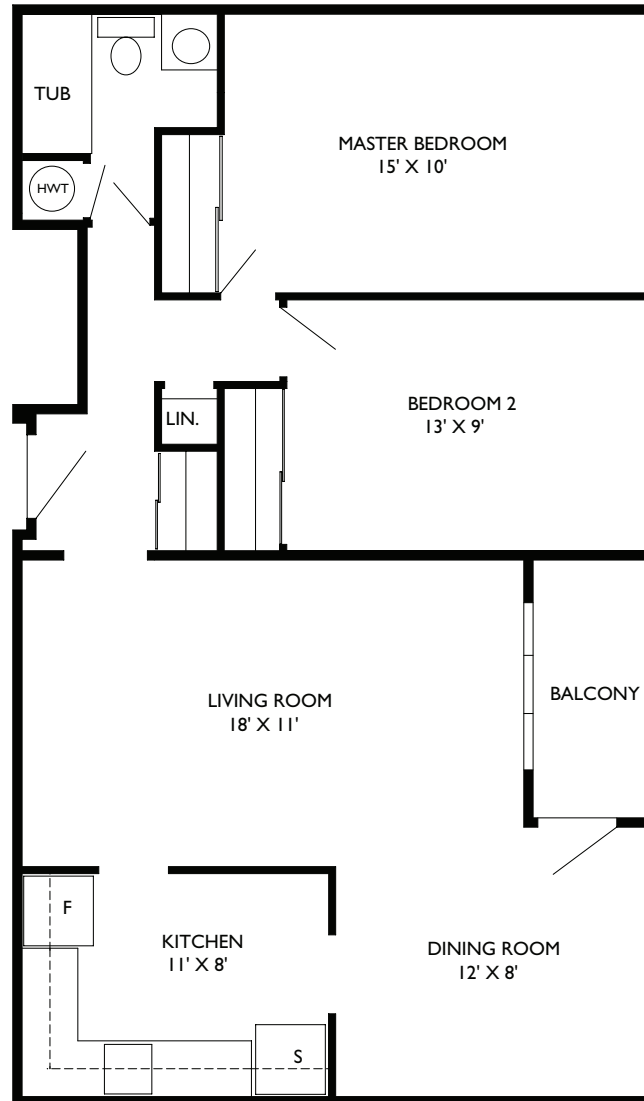

One Bedroom

620 Sq.Ft approx.

666 TERRACE DRIVE 511 CANONBERRY COURT

WINDOW IN END SUITES ONLY

Two Bedroom

750 Sq.Ft approx.

666 TERRACE DRIVE 511 CANONBERRY COURT

Two Bedroom

750 Sq.Ft approx.

666 TERRACE DRIVE 511 CANONBERRY COURT

Two Bedroom

750 Sq.Ft approx.

666 TERRACE DRIVE 511 CANONBERRY COURT

One Bedroom

685 Sq.Ft approx.

666 TERRACE DRIVE 511 CANONBERRY COURT

One Bedroom

720 Sq.Ft approx.

666 TERRACE DRIVE 511 CANONBERRY COURT

One Bedroom

685 Sq.Ft approx.

666 TERRACE DRIVE 511 CANONBERRY COURT