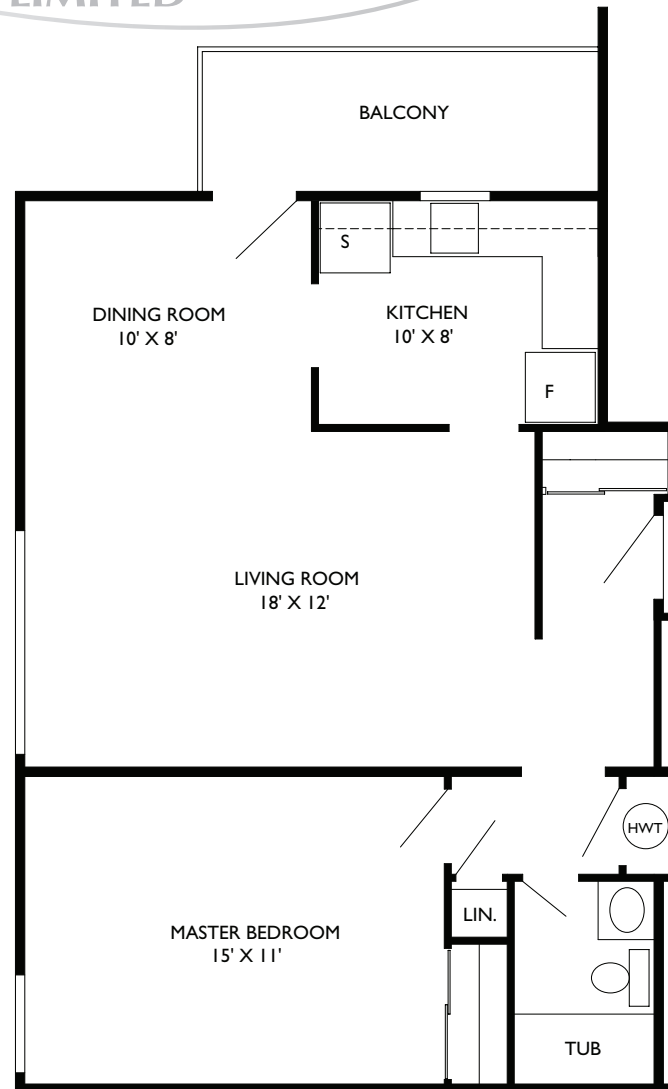

One Bedroom

620 Sq.Ft approx.

666 TERRACE DRIVE 511 CANONBERRY COURT

WINDOW IN END SUITES ONLY

Two Bedroom

750 Sq.Ft approx.

666 TERRACE DRIVE 511 CANONBERRY COURT

Two Bedroom

750 Sq.Ft approx.

666 TERRACE DRIVE 511 CANONBERRY COURT

Two Bedroom

750 Sq.Ft approx.

666 TERRACE DRIVE 511 CANONBERRY COURT

One Bedroom

685 Sq.Ft approx.

666 TERRACE DRIVE 511 CANONBERRY COURT

One Bedroom

720 Sq.Ft approx.

666 TERRACE DRIVE 511 CANONBERRY COURT

One Bedroom

685 Sq.Ft approx.

666 TERRACE DRIVE 511 CANONBERRY COURT