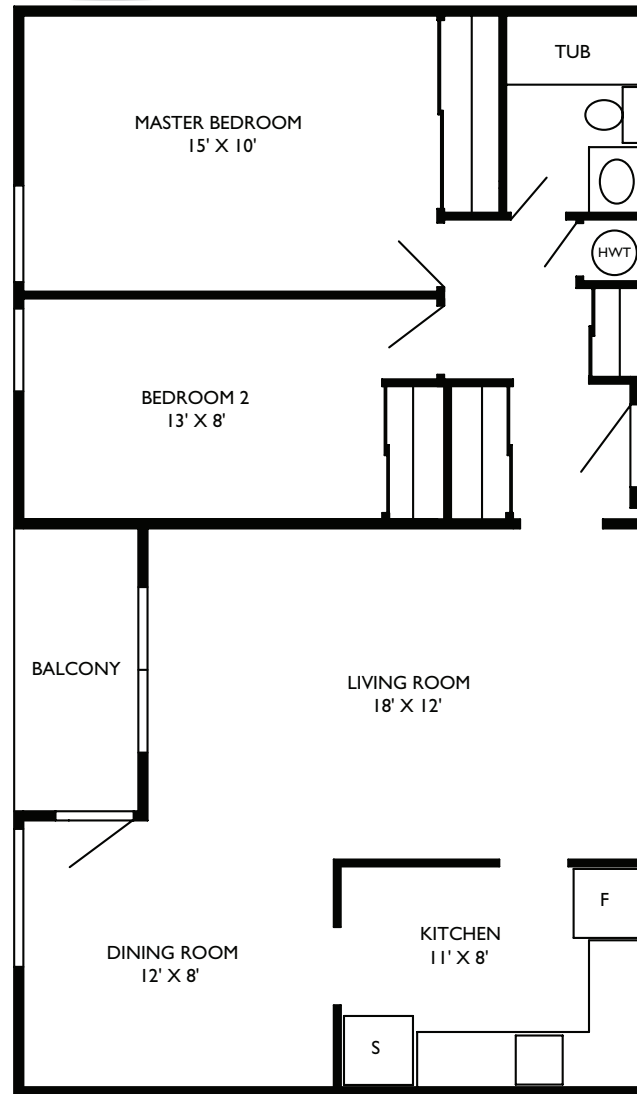

One Bedroom

620 Sq.Ft approx.

666 TERRACE DRIVE 511 CANONBERRY COURT

WINDOW IN END SUITES ONLY

Two Bedroom

750 Sq.Ft approx.

666 TERRACE DRIVE 511 CANONBERRY COURT

Two Bedroom

750 Sq.Ft approx.

666 TERRACE DRIVE 511 CANONBERRY COURT

Two Bedroom

750 Sq.Ft approx.

666 TERRACE DRIVE 511 CANONBERRY COURT

One Bedroom

685 Sq.Ft approx.

666 TERRACE DRIVE 511 CANONBERRY COURT

One Bedroom

720 Sq.Ft approx.

666 TERRACE DRIVE 511 CANONBERRY COURT

One Bedroom

685 Sq.Ft approx.

666 TERRACE DRIVE 511 CANONBERRY COURT