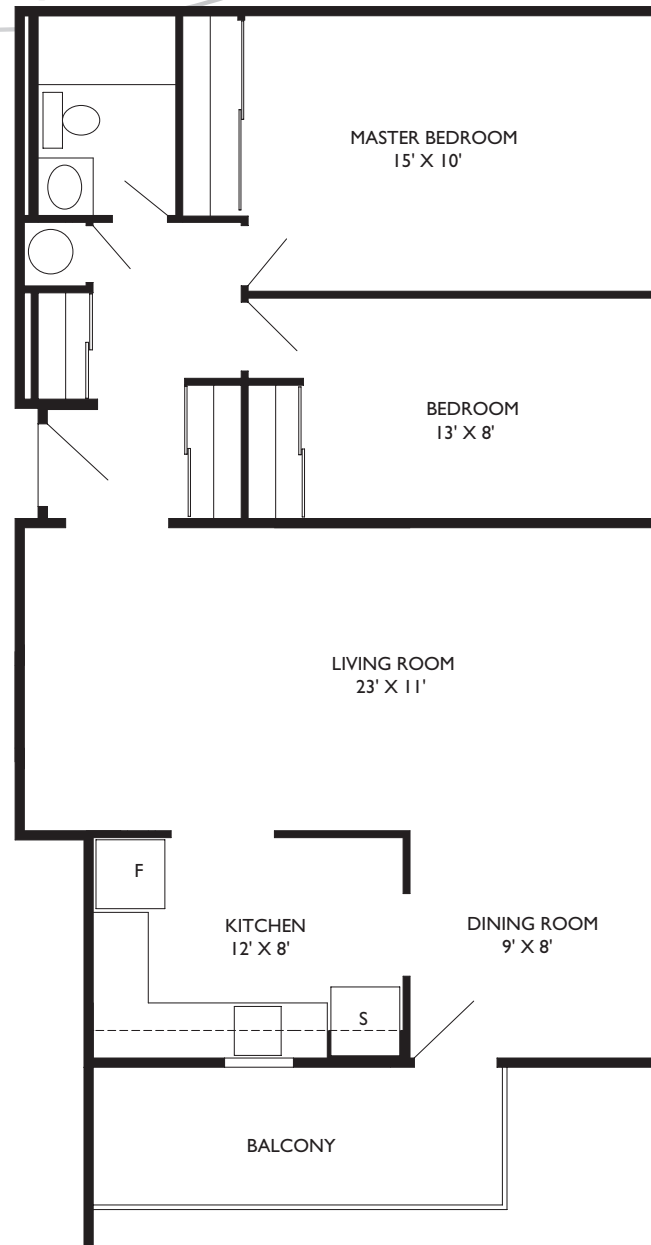

One Bedroom

620 Sq.Ft approx.

666 TERRACE DRIVE 511 CANONBERRY COURT

WINDOW IN END SUITES ONLY

Two Bedroom

750 Sq.Ft approx.

666 TERRACE DRIVE 511 CANONBERRY COURT

Two Bedroom

750 Sq.Ft approx.

666 TERRACE DRIVE 511 CANONBERRY COURT

Two Bedroom

750 Sq.Ft approx.

666 TERRACE DRIVE 511 CANONBERRY COURT

One Bedroom

685 Sq.Ft approx.

666 TERRACE DRIVE 511 CANONBERRY COURT

One Bedroom

720 Sq.Ft approx.

666 TERRACE DRIVE 511 CANONBERRY COURT

One Bedroom

685 Sq.Ft approx.

666 TERRACE DRIVE 511 CANONBERRY COURT