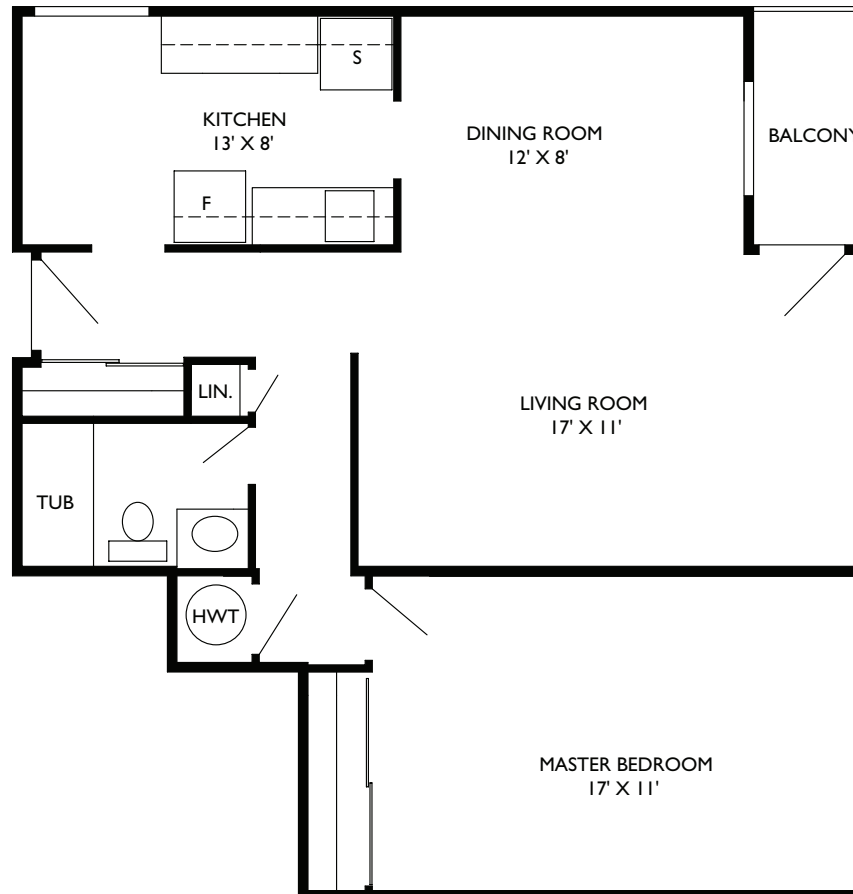

One Bedroom

620 Sq.Ft approx.

666 TERRACE DRIVE 511 CANONBERRY COURT

WINDOW IN END SUITES ONLY

Two Bedroom

750 Sq.Ft approx.

666 TERRACE DRIVE 511 CANONBERRY COURT

Two Bedroom

750 Sq.Ft approx.

666 TERRACE DRIVE 511 CANONBERRY COURT

Two Bedroom

750 Sq.Ft approx.

666 TERRACE DRIVE 511 CANONBERRY COURT

One Bedroom

685 Sq.Ft approx.

666 TERRACE DRIVE 511 CANONBERRY COURT

One Bedroom

720 Sq.Ft approx.

666 TERRACE DRIVE 511 CANONBERRY COURT

One Bedroom

685 Sq.Ft approx.

666 TERRACE DRIVE 511 CANONBERRY COURT