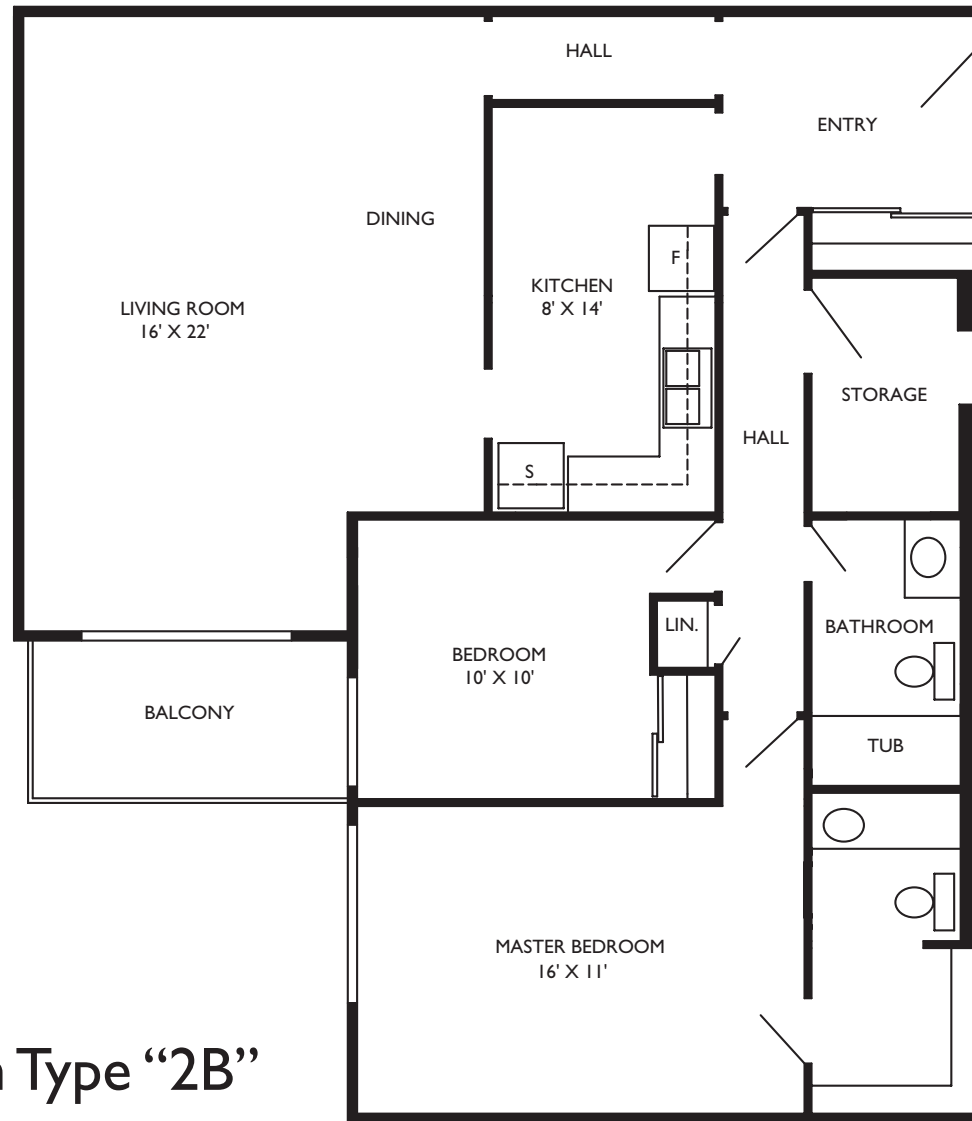

## Three Bedroom Type "3B"

1050 Sq.Ft approx.

512 AND 516 CANONBERRY COURT

## Three Bedroom Type "3C"

1070 Sq.Ft approx.

512 AND 516 CANONBERRY COURT

## Two Bedroom Type "2A"

852 Sq.Ft approx.

512 AND 516 CANONBERRY COURT

**Two Bedroom Type "2B"**  
1246 Sq.Ft approx.  
512 AND 516 CANONBERRY COURT

## Two Bedroom Type "2C"

875 Sq.Ft approx.

512 AND 516 CANONBERRY COURT

**Two Bedroom Type "2E"**  
960 Sq.Ft approx.  
516 CANONBERRY COURT