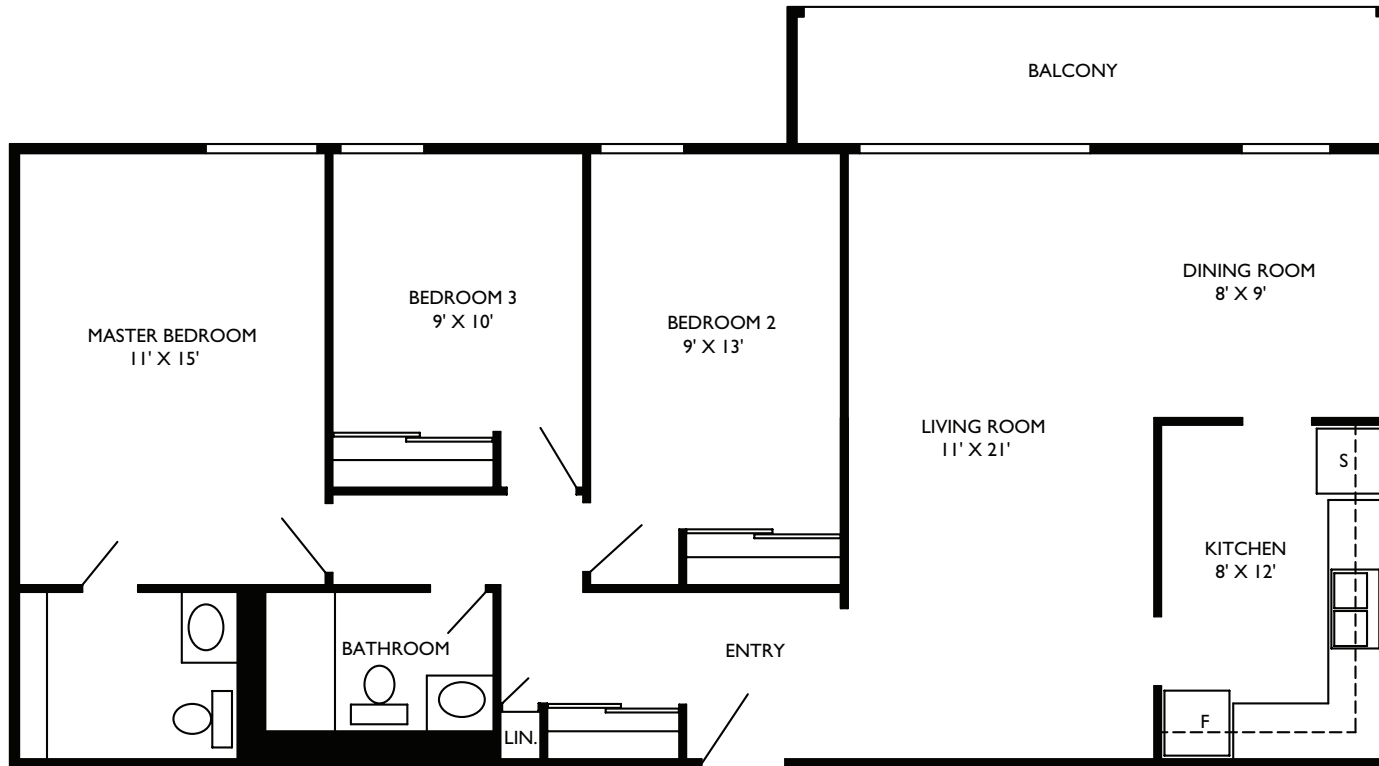

## Three Bedroom Type "3A"

1046 Sq.Ft approx.

512 AND 516 CANONBERRY COURT

## Three Bedroom Type "3B"

1050 Sq.Ft approx.

512 AND 516 CANONBERRY COURT

## Three Bedroom Type "3C"

1070 Sq.Ft approx.

512 AND 516 CANONBERRY COURT

## Two Bedroom Type "2C"

875 Sq.Ft approx.

512 AND 516 CANONBERRY COURT

**Two Bedroom Type "2E"**  
960 Sq.Ft approx.  
516 CANONBERRY COURT