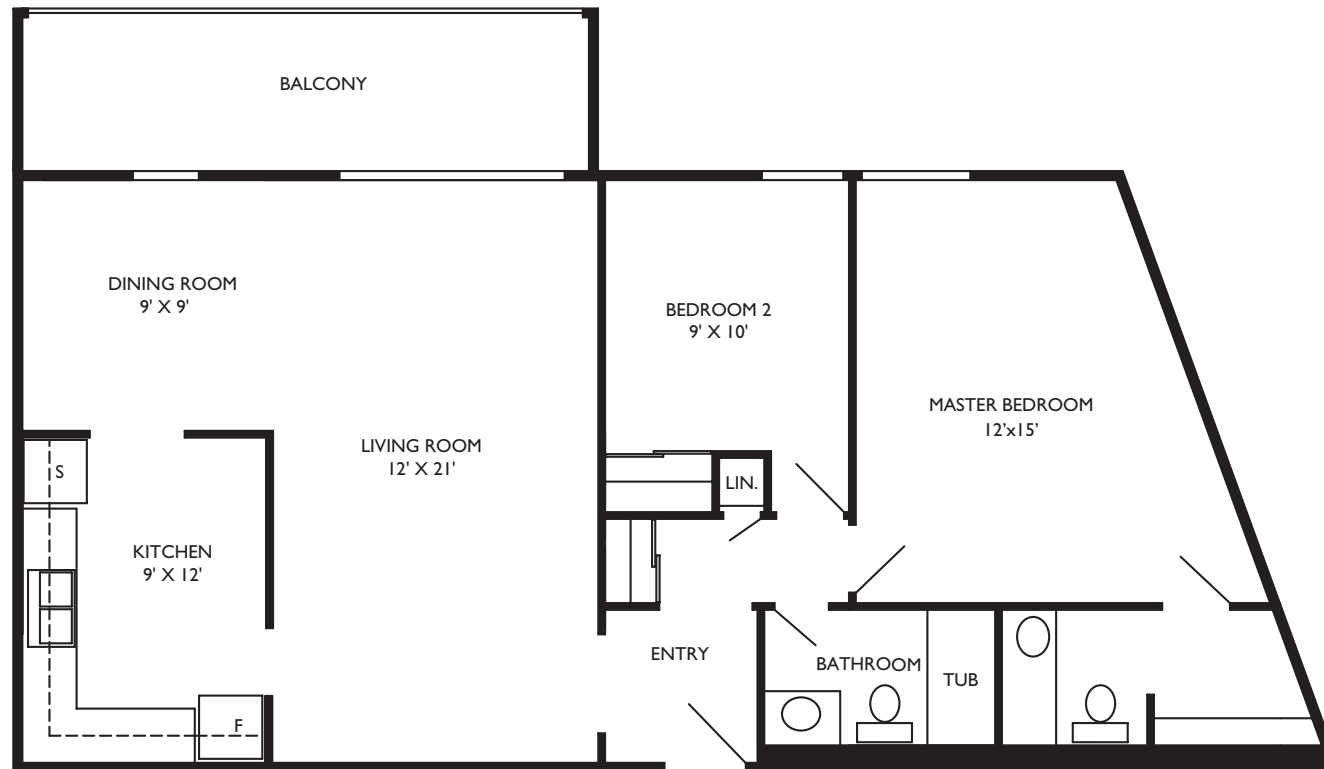

## Three Bedroom Type "3C"

1070 Sq.Ft approx.

512 AND 516 CANONBERRY COURT

## Two Bedroom Type "2A"

852 Sq.Ft approx.

512 AND 516 CANONBERRY COURT

**Two Bedroom Type "2B"**  
1246 Sq.Ft approx.  
512 AND 516 CANONBERRY COURT

## Two Bedroom Type "2C"

875 Sq.Ft approx.

512 AND 516 CANONBERRY COURT

**Two Bedroom Type "2E"**  
960 Sq.Ft approx.  
516 CANONBERRY COURT