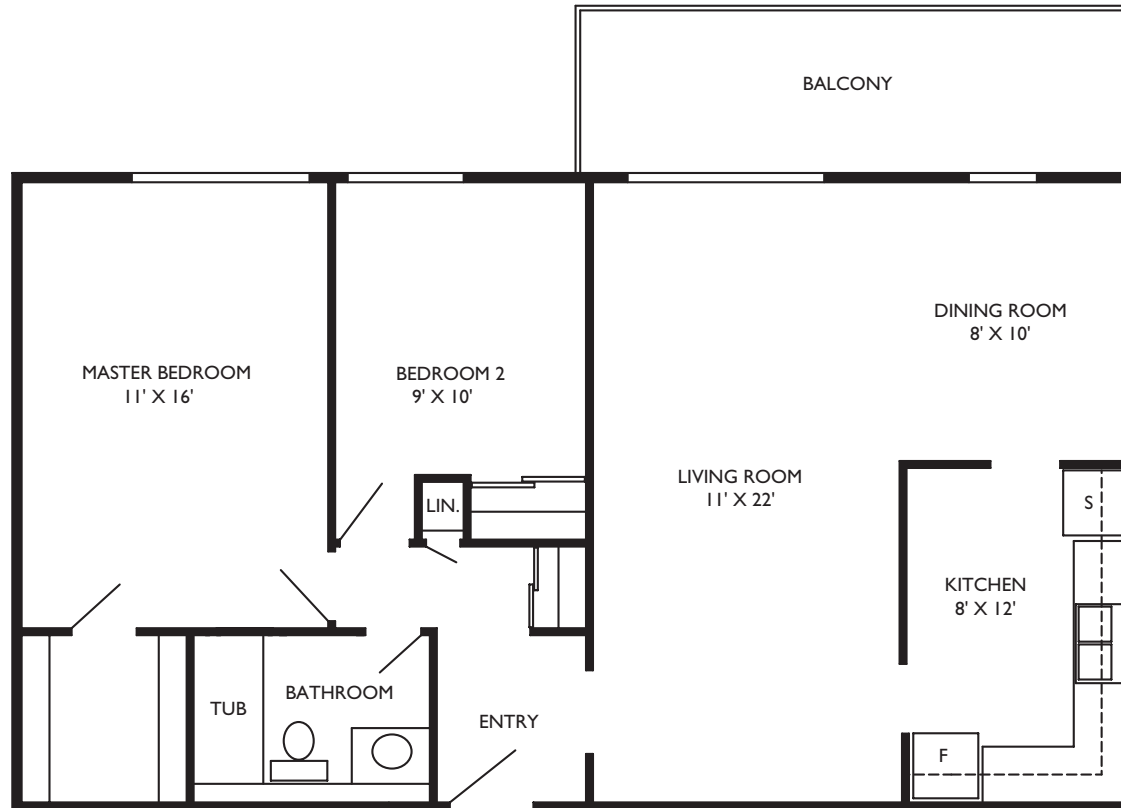

## Three Bedroom Type "3B"

1050 Sq.Ft approx.

512 AND 516 CANONBERRY COURT

## Three Bedroom Type "3C"

1070 Sq.Ft approx.

512 AND 516 CANONBERRY COURT

## Two Bedroom Type "2A"

852 Sq.Ft approx.

512 AND 516 CANONBERRY COURT

**Two Bedroom Type "2B"**  
1246 Sq.Ft approx.  
512 AND 516 CANONBERRY COURT

## Two Bedroom Type "2C"

875 Sq.Ft approx.

512 AND 516 CANONBERRY COURT

**Two Bedroom Type "2E"**  
960 Sq.Ft approx.  
516 CANONBERRY COURT