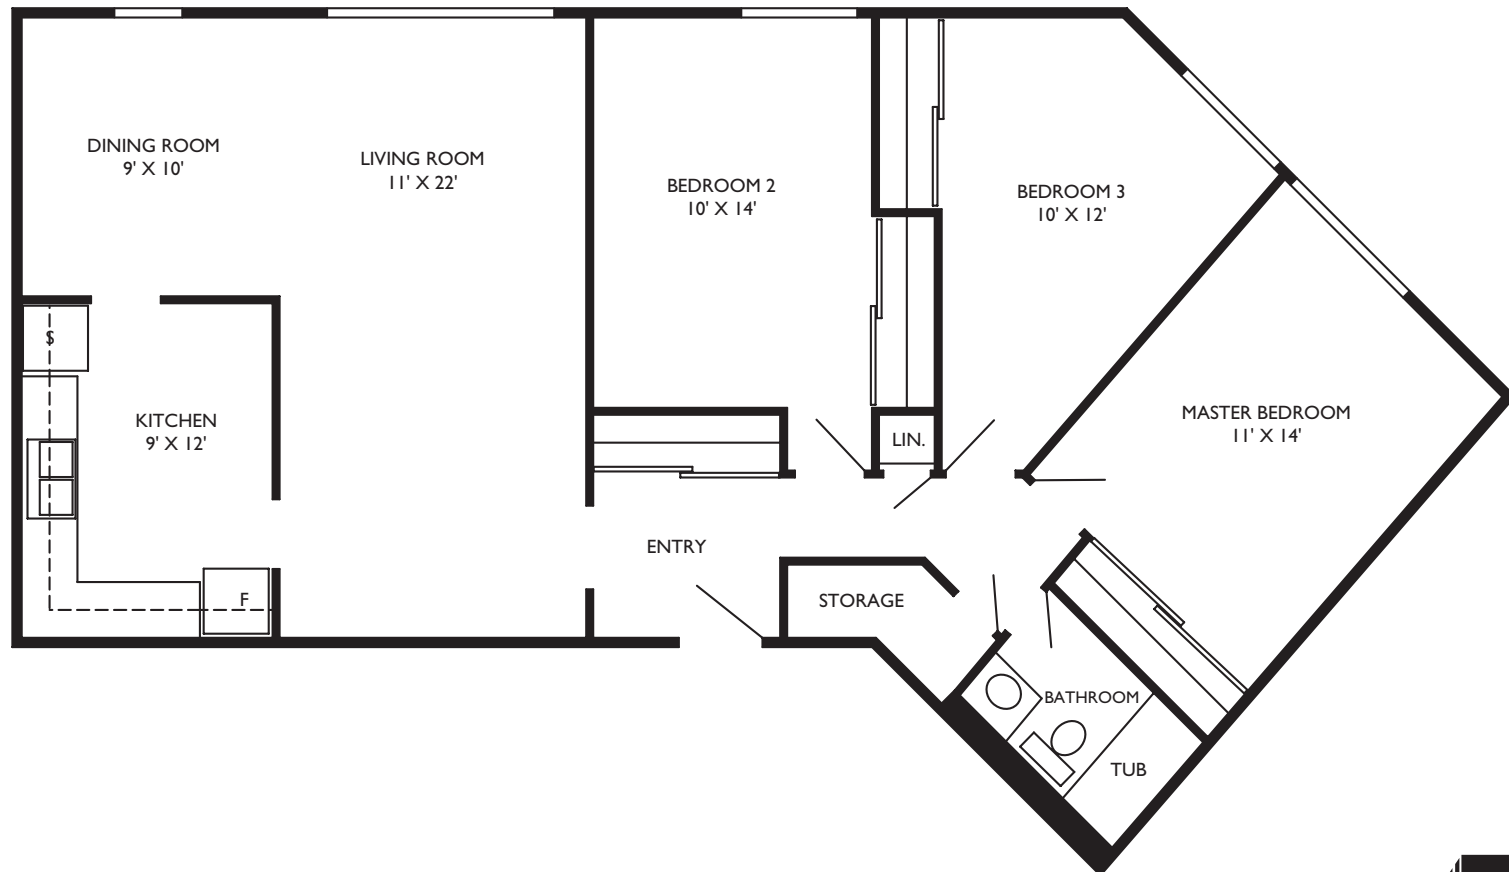

## Three Bedroom Type "3A"

1046 Sq.Ft approx.

512 AND 516 CANONBERRY COURT

## Three Bedroom Type "3B"

1050 Sq.Ft approx.

512 AND 516 CANONBERRY COURT

## Three Bedroom Type "3C"

1070 Sq.Ft approx.

512 AND 516 CANONBERRY COURT

## Two Bedroom Type "2C"

875 Sq.Ft approx.

512 AND 516 CANONBERRY COURT

**Two Bedroom Type "2E"**  
960 Sq.Ft approx.  
516 CANONBERRY COURT