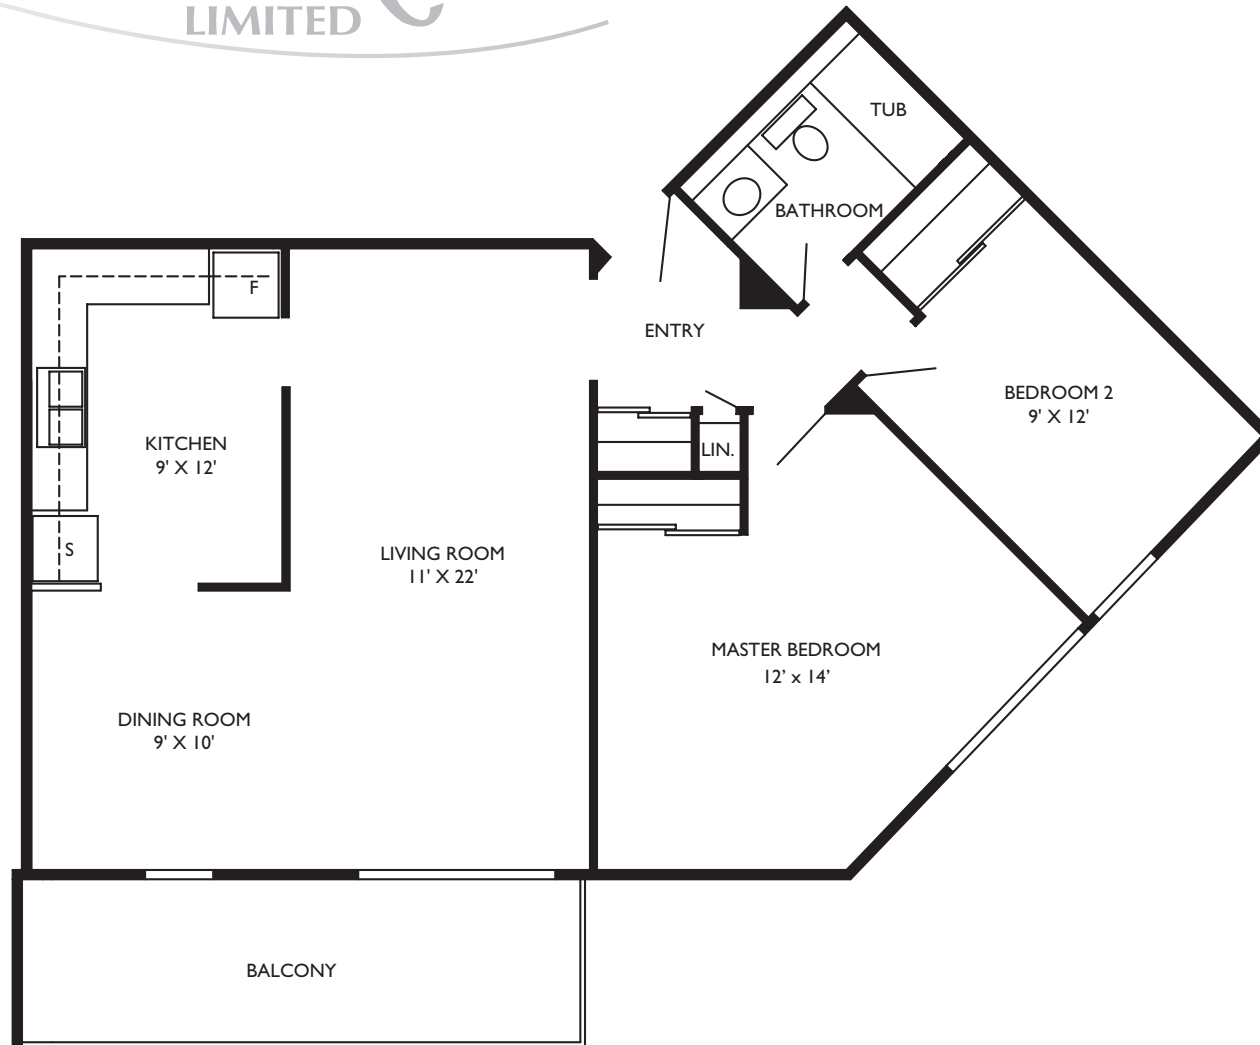

## Three Bedroom Type "3B"

1050 Sq.Ft approx.

512 AND 516 CANONBERRY COURT

## Three Bedroom Type "3C"

1070 Sq.Ft approx.

512 AND 516 CANONBERRY COURT

## Two Bedroom Type "2A"

852 Sq.Ft approx.

512 AND 516 CANONBERRY COURT

Two Bedroom Type "2B"  
1246 Sq.Ft approx.  
512 AND 516 CANONBERRY COURT

## Two Bedroom Type "2C"

875 Sq.Ft approx.

512 AND 516 CANONBERRY COURT