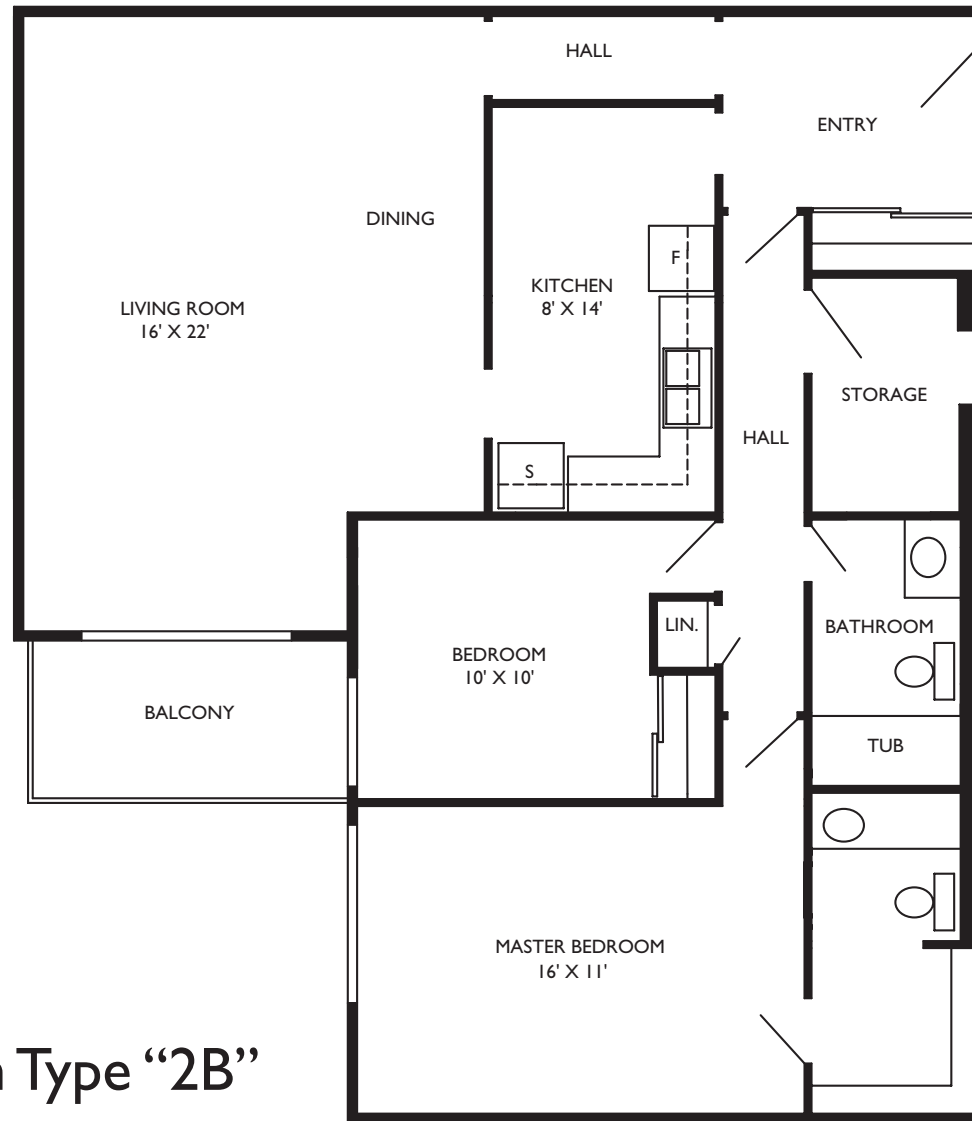

## Three Bedroom Type "3B"

1050 Sq.Ft approx.

512 AND 516 CANONBERRY COURT

## Three Bedroom Type "3C"

1070 Sq.Ft approx.

512 AND 516 CANONBERRY COURT

## Two Bedroom Type "2A"

852 Sq.Ft approx.

512 AND 516 CANONBERRY COURT

Two Bedroom Type "2B"  
1246 Sq.Ft approx.  
512 AND 516 CANONBERRY COURT

## Two Bedroom Type "2C"

875 Sq.Ft approx.

512 AND 516 CANONBERRY COURT