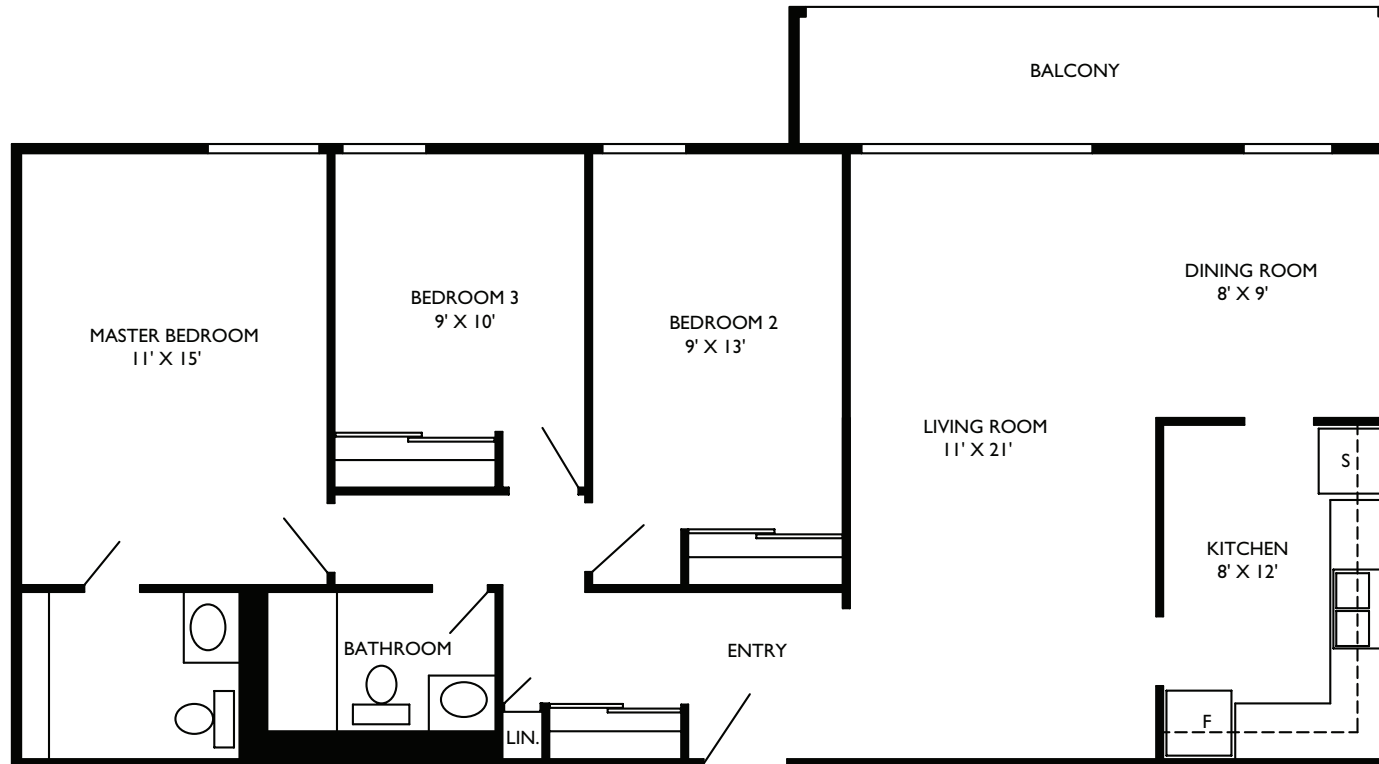

## Three Bedroom Type "3A"

1046 Sq.Ft approx.

512 AND 516 CANONBERRY COURT

## Three Bedroom Type "3B"

1050 Sq.Ft approx.

512 AND 516 CANONBERRY COURT

## Three Bedroom Type "3C"

1070 Sq.Ft approx.

512 AND 516 CANONBERRY COURT

## Two Bedroom Type "2C"

875 Sq.Ft approx.

512 AND 516 CANONBERRY COURT