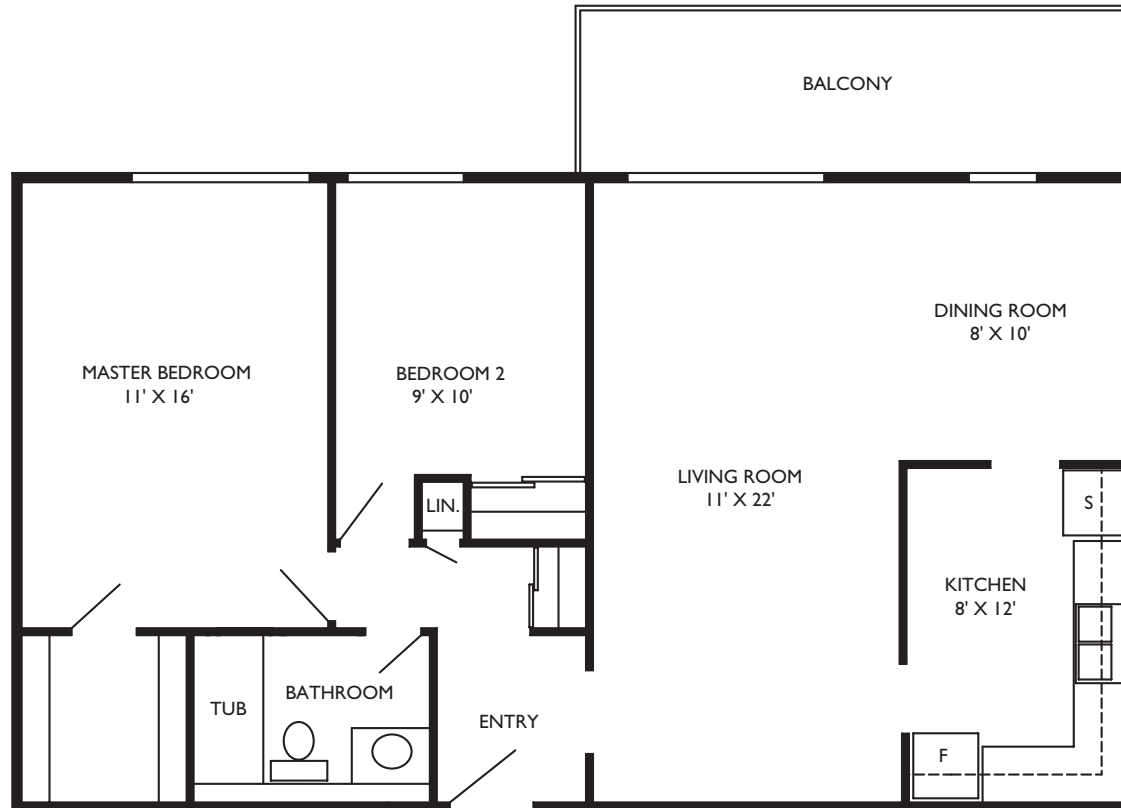

## Three Bedroom Type "3B"

1050 Sq.Ft approx.

512 AND 516 CANONBERRY COURT

## Three Bedroom Type "3C"

1070 Sq.Ft approx.

512 AND 516 CANONBERRY COURT

## Two Bedroom Type "2A"

852 Sq.Ft approx.

512 AND 516 CANONBERRY COURT

Two Bedroom Type "2B"  
1246 Sq.Ft approx.  
512 AND 516 CANONBERRY COURT

## Two Bedroom Type "2C"

875 Sq.Ft approx.

512 AND 516 CANONBERRY COURT