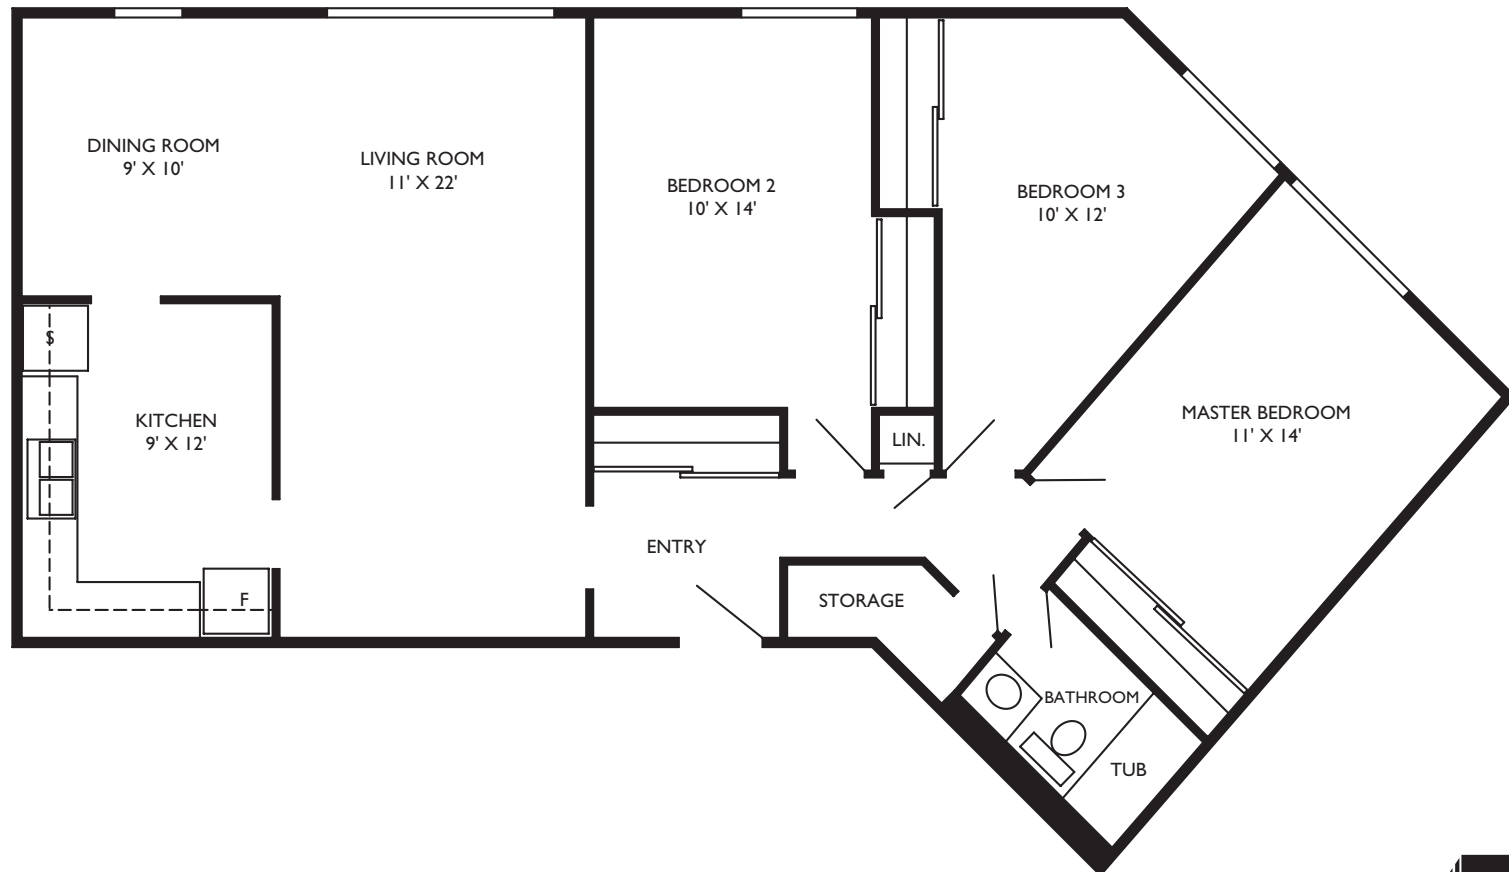

## Three Bedroom Type "3A"

1046 Sq.Ft approx.

512 AND 516 CANONBERRY COURT

## Three Bedroom Type "3B"

1050 Sq.Ft approx.

512 AND 516 CANONBERRY COURT

## Three Bedroom Type "3C"

1070 Sq.Ft approx.

512 AND 516 CANONBERRY COURT

## Two Bedroom Type "2C"

875 Sq.Ft approx.

512 AND 516 CANONBERRY COURT